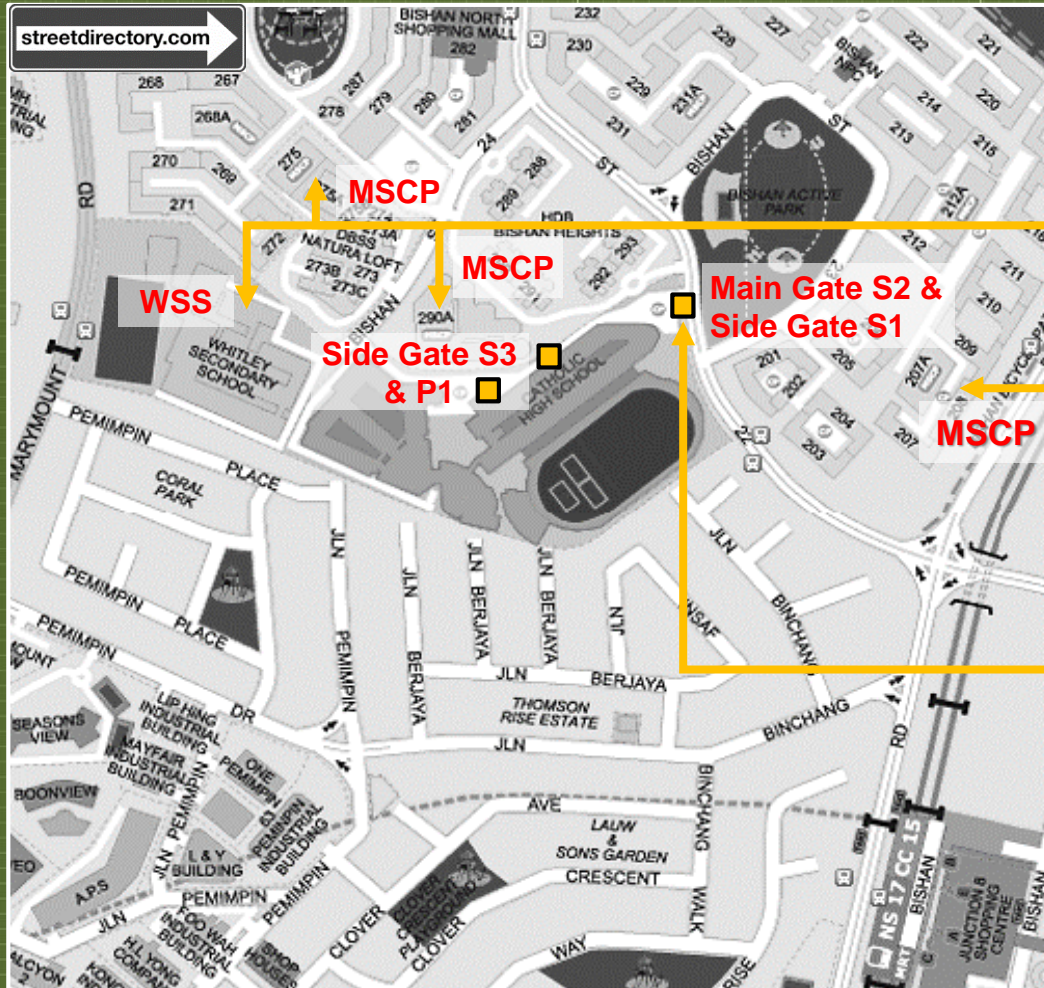

CATHOLIC HIGH SCHOOL OPEN HOUSE

26 MAY 2018

Directions & Parking

Catholic High School's carpark will **not** be opened to visitors during our Open House due to our limited parking spaces and the expected visitorship.

If you drive, please park your car at the various **multi-storey carparks (MSCP)** located **near the school** and enter through our various main and side gates.

Our school has also arranged for **parking in Whitley Secondary School** (on Bishan Street 24) from 8.00am to 1.30pm on 26 May.

We advise all visitors to take public transport. You can enter our school via our **main and side gates on Bishan Street 22**.

Our school is **accessible via buses and the MRT**. Bishan MRT station, with its North-South and Circle Lines, is only several minutes' walk from CHS. Bishan Street 22 is plied by buses no. 13, 52, 54, 88, 162, 162M and 410.